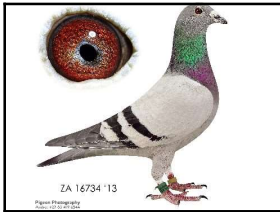

NAME/ALIAS:

SEX: **Hen**

D.O.B: **2020/01/29**

EYE INFO: **(0)**

SIRE

16734 ZA 13

Alias "BLIKSEM 34"
Sire of: BDU D13 2578 - 1 WCPTA 370km 6208p, 1st Combine 590km 5252p. ZA 18 156579 - 1 club 2 NRHU 5 WCPTA 500km 2348p, 2 club 3 NRHU 7 WCPTA 574km 2261p. ZA 13 16977 - 1club 6 PWDC 760km 1406p. ZA 13 16905 - 4 (*1) club 10 (*9) Fed 345km 561p. ZA 13 16904 - 2 (*1) YL Fed 426km. Sister ZA 13 16846 is dam of 1st WCPTA 549km 6828p. Sister ZA 13 16847 is dam of ZA 14 322 - 1st ace cock, 1 ace YB and 3rd overall ace pigeon NATIONAL LOFT KROONSTAD 2014 over longest three races.

DAM

153018 ZA 18

Alias "LITTLE PURDEY"
Granddaughter Alfons Klaas's famous PURDEY (3rd SAMDPR '14 and 1st ace pigeon SAMDPR). She is mother to: 2 x winner (with BLIKSEM 58) and PURDEY I (with KROMME) 3rd Barzalona race Dinokeng Lofts '20 1021mpm.