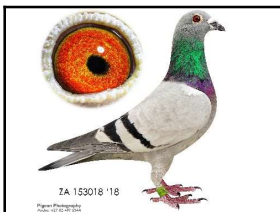

NAME/ALIAS:

SEX: **Hen**

D.O.B: **2020/01/29**

EYE INFO: **(0)**

SIRE

16734 ZA 13

Alias "BLIKSEM 34"
Sire of: BDU D13 2578 - 1 WCPTA 370km 6208p, 1st Combine 590km 5252p. ZA 18 156579 - 1 club 2 NRHU 5 WCPTA 500km 2348p, 2 club 3 NRHU 7 WCPTA 574km 2261p. ZA 13 16977 - 1club 6 PWDC 760km 1406p. ZA 13 16905 - 4 (*1) club 10 (*9) Fed 345km 561p. ZA 13 16904 - 2 (*1) YL Fed 426km. Sister ZA 13 16846 is dam of 1st WCPTA 549km 6828p. Sister ZA 13 16847 is dam of ZA 14 322 - 1st ace cock, 1 ace YB and 3rd overall ace pigeon NATIONAL LOFT KROONSTAD 2014 over longest three races.

DAM

153018 ZA 18

Alias "LITTLE PURDEY"
Granddaughter Alfons Klaas's famous PURDEY (3rd SAMDPR '14 and 1st ace pigeon SAMDPR). She is mother to: 2 x winner (with BLIKSEM 58) and PURDEY I (with KROMME) 3rd Barzalona race Dinokeng Lofts '20 1021mpm.