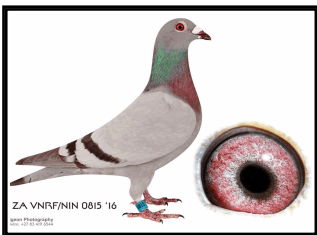

## PEDIGREE OF

10569 ZA GPU 21

BENEKE LOFTS

Colour: **BC** Sex: **Cock**

Hatched:

**TURBO H**

### SIRE

5015 ZA CYRL 20

BC  
**TURBO TOM CROSS**

### DAM

0815 VNRF/N1N 16

BB  
**TWILIGHT - TURBO TOM CROSS**

BRED OUT OF THE VERY BEST.  
 SIRE IS INBRED TO THE FAMOUS 7232 AND 7253 PAIR  
 DAM IS CHARL STANDER CAR WINNER

7102 ZA SSPO 19

BB  
**TURBO TOM CROSS**

SON OF FAMOUS 21 MY SUPER RACER AND NOW BREEDER, 10821 SLIM 18 WAS THE BEST ALL OVER BIRD IN LIMPOPO COMBINE, BEST BIRD CLUB, BEST YOUNG BIRD COMBINE, BEST YOUNG BIRD CLUB. HE IS A 4 X WINNER AND WAS RACED 14/16 WEEKS