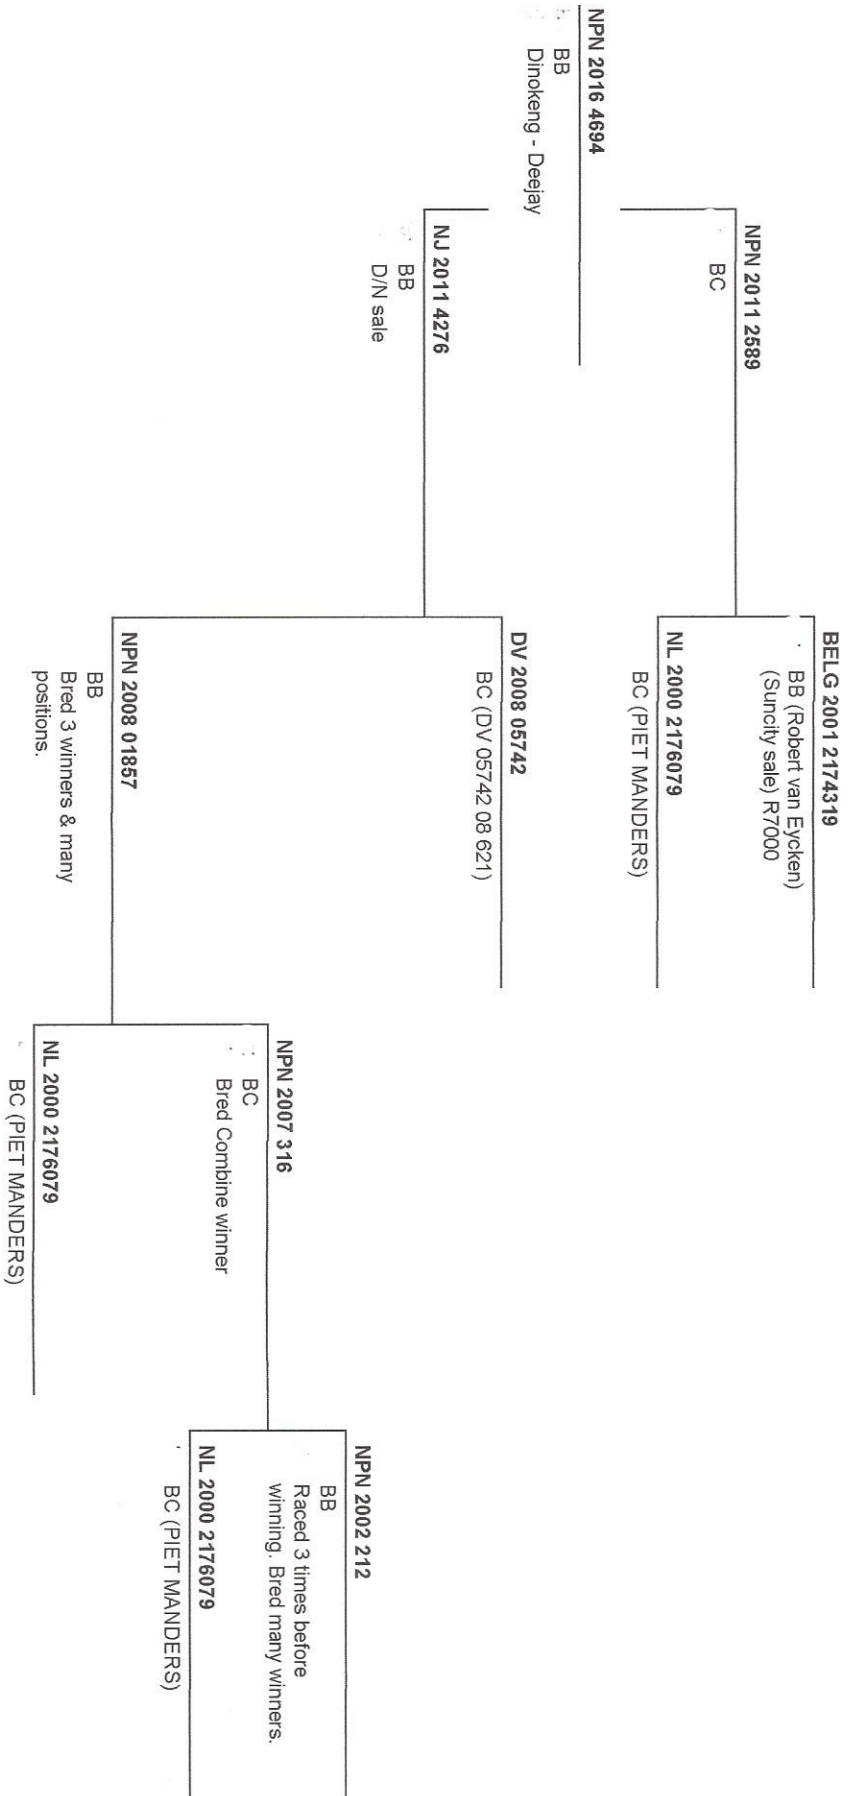

**Pedigree Chart for  
NPN 2016 4694**

*C.M.R. Jones.*

Prepared by: C M R Jones  
Address: 3 Mountbatten Place, Winston Park, Gillitts, Kwazulu-Natal, South Africa, 3610  
Email: cmrjones@iafrica.com Telephone: +27834073429