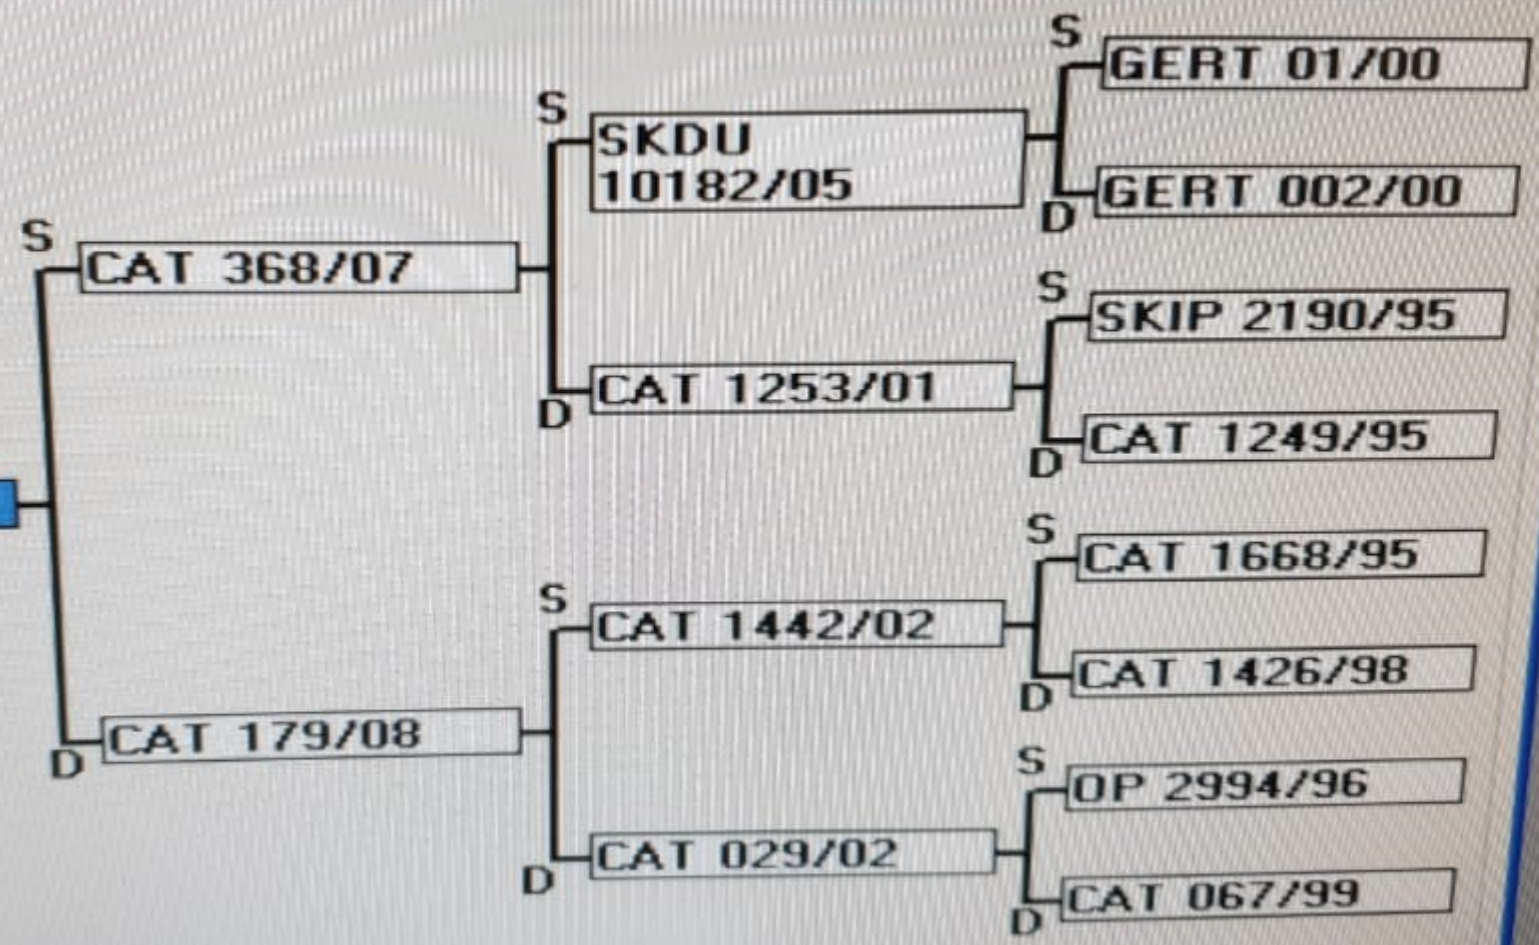

Pedigree Tree

D=Dam
S=Sire

Letter
Number/Year
KWU 479/18

< First tree

More Info

Cancel

Select